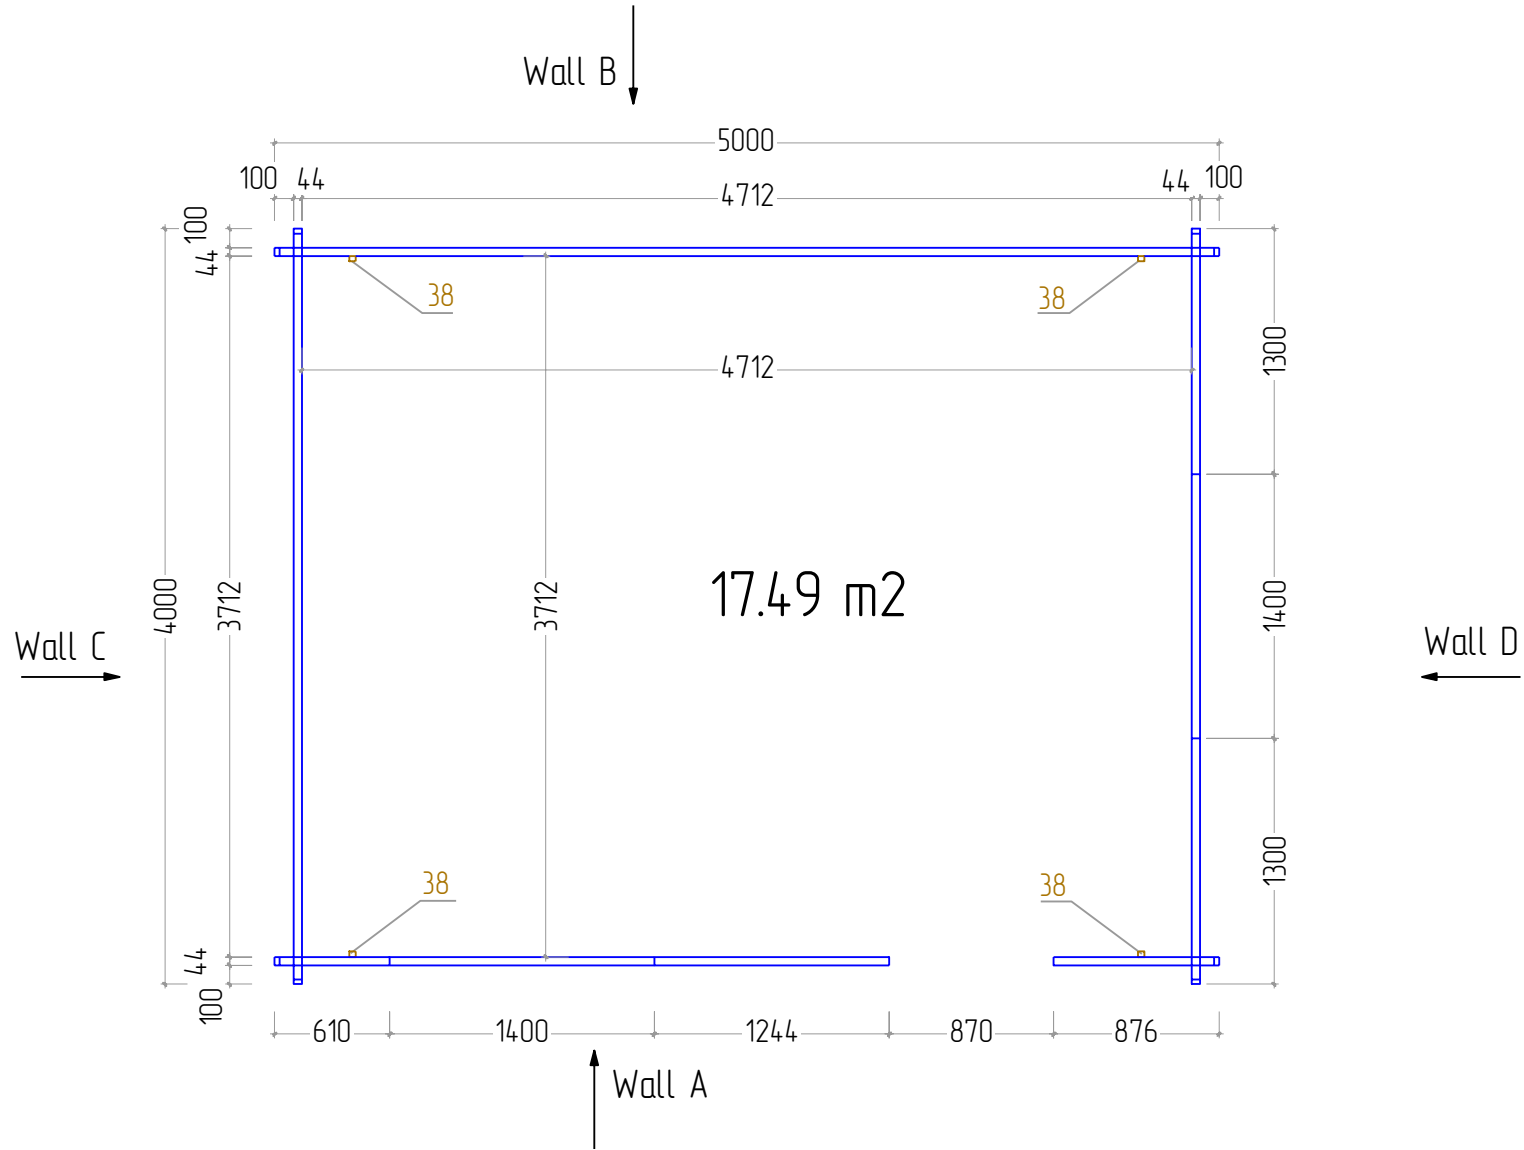

STAGE 2

DIEGO 44 5X4 TP