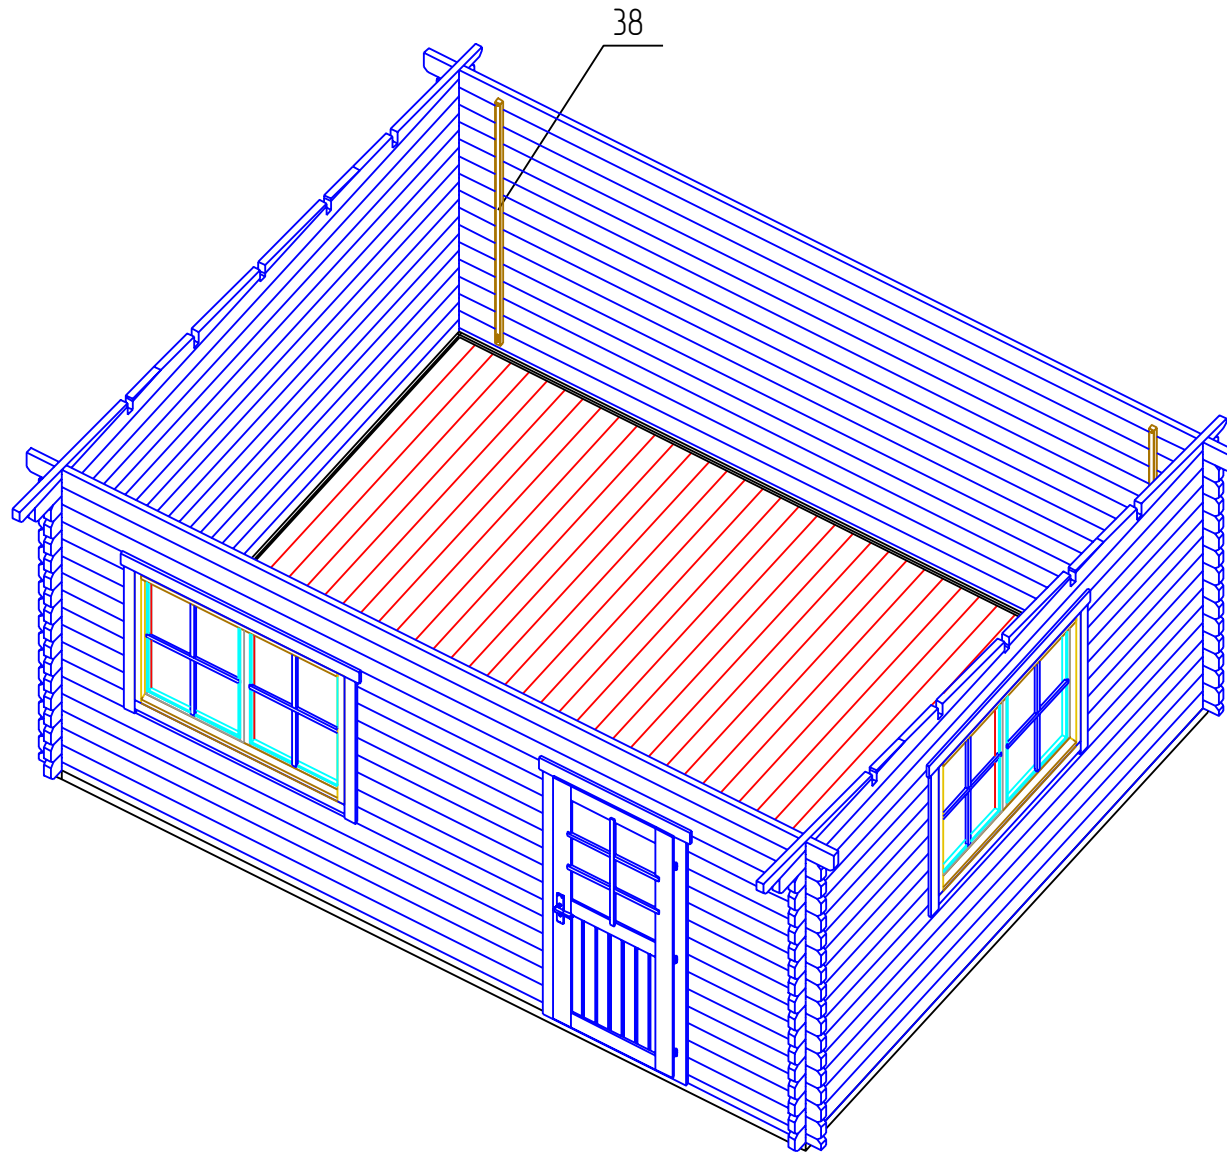

DIEGO 44 5X4 TP

STAGE 7

DIEGO 44 5X4 TP

STAGE 1

F
 NR: 21
 PSC: 9
 B/H: 44mm/68mm
 L: 4712mm

F
 NR: 22
 PSC: 2
 B/H: 44mm/68mm
 L: 3800mm

STAGE 2

W
 NR: A 1
 PSC: 1
 B/H: 44mm/68mm
 L: 3254mm