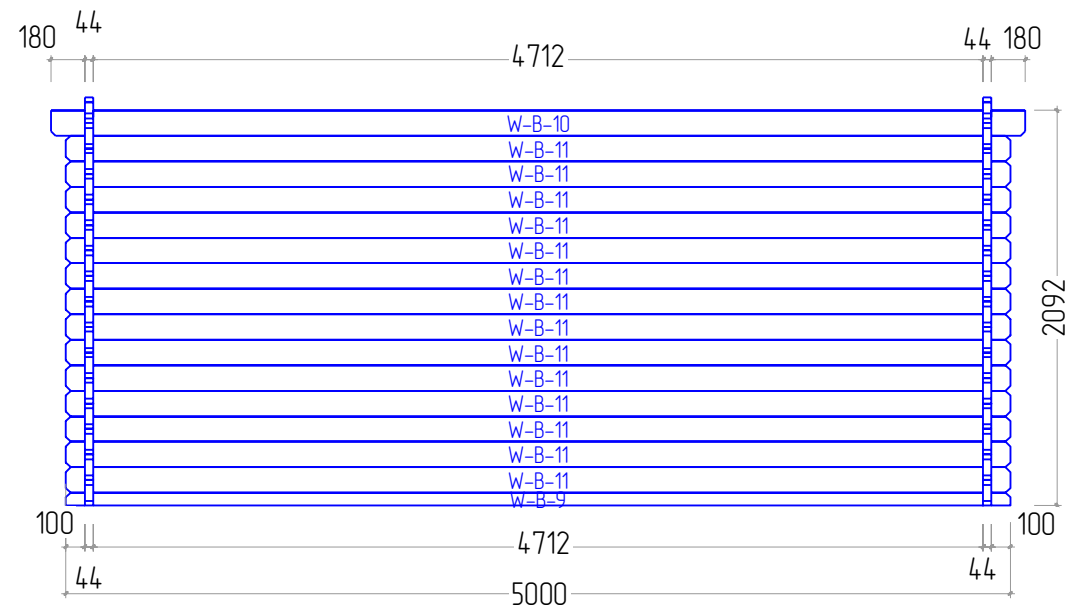

STAGE 2

DIEGO 44 5X4 TP

W-B