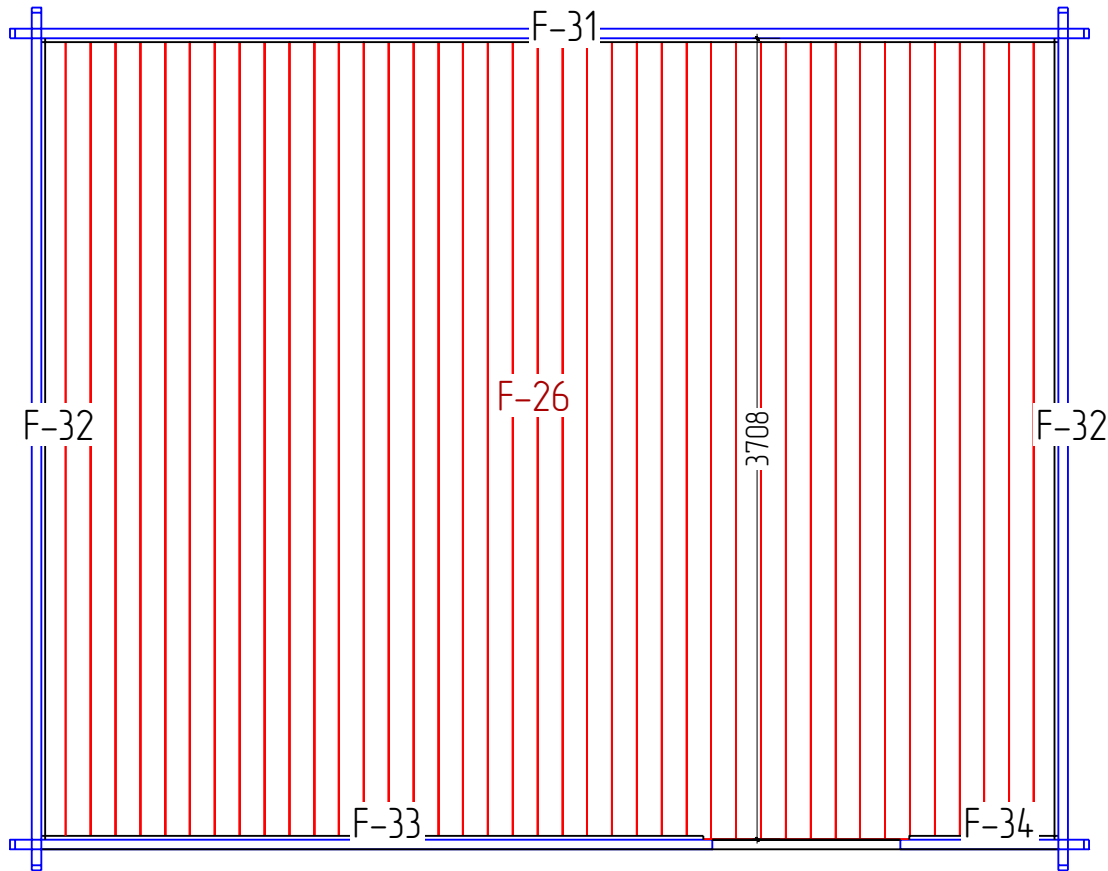

DIEGO 44 5X4 TP

STAGE 7

DIEGO 44 5X4 TP

STAGE 1

F
 NR: 21
 PSC: 9
 B/H: 44mm/68mm
 L: 4712mm

F
 NR: 22
 PSC: 2
 B/H: 44mm/68mm
 L: 3800mm

STAGE 2

W
 NR: A 1
 PSC: 1
 B/H: 44mm/68mm
 L: 3254mm

W
 NR: A 2
 PSC: 1
 B/H: 44mm/68mm
 L: 876mm

W
 NR: A 3
 PSC: 1
 B/H: 44mm/135mm
 L: 5160mm

W
 NR: A 4
 PSC: 2
 B/H: 44mm/135mm
 L: 5000mm

W
 NR: A 5
 PSC: 6
 B/H: 44mm/135mm
 L: 3254mm

W
 NR: A 6
 PSC: 8
 B/H: 44mm/135mm
 L: 1244mm

W
 NR: A 7
 PSC: 14
 B/H: 44mm/135mm
 L: 876mm

W
 NR: A 8
 PSC: 8
 B/H: 44mm/135mm
 L: 610mm

DIEGO 44 5X4 TP

<p>W NR: B 9 PSC: 1 B/H: 44mm/68mm L: 5000mm</p>	
<p>W NR: B 10 PSC: 1 B/H: 44mm/135mm L: 5160mm</p>	
<p>W NR: B 11 PSC: 15 B/H: 44mm/135mm L: 5000mm</p>	
<p>W NR: C 14 PSC: 15 B/H: 44mm/135mm L: 4000mm</p>	
<p>W NR: D 18 PSC: 7 B/H: 44mm/135mm L: 4000mm</p>	
<p>W NR: D 20 PSC: 16 B/H: 44mm/135mm L: 1300mm</p>	
<p>W NR: D PSC: 1</p>	
<p>W NR: C PSC: 1</p>	
<p>STAGE 3</p>	
<p>Door PSC: 1 B/H: 870mm/1958mm</p>	
<p>Window PSC: 2 B/H: 1400mm/1080mm</p>	

R
 NR: 28
 PSC: 2
 B/H: 18mm/120mm
 L: 2598mm

R
 NR: 29
 PSC: 2
 B/H: 18mm/120mm
 L: 2402mm

R
 NR: 30
 PSC: 2
 B/H: 18mm/120mm
 L: 2198mm

R
 NR: 35
 PSC: 2
 B/H: 18mm/58mm
 L: 2580mm

R
 NR: 36
 PSC: 4
 B/H: 18mm/58mm
 L: 2271mm