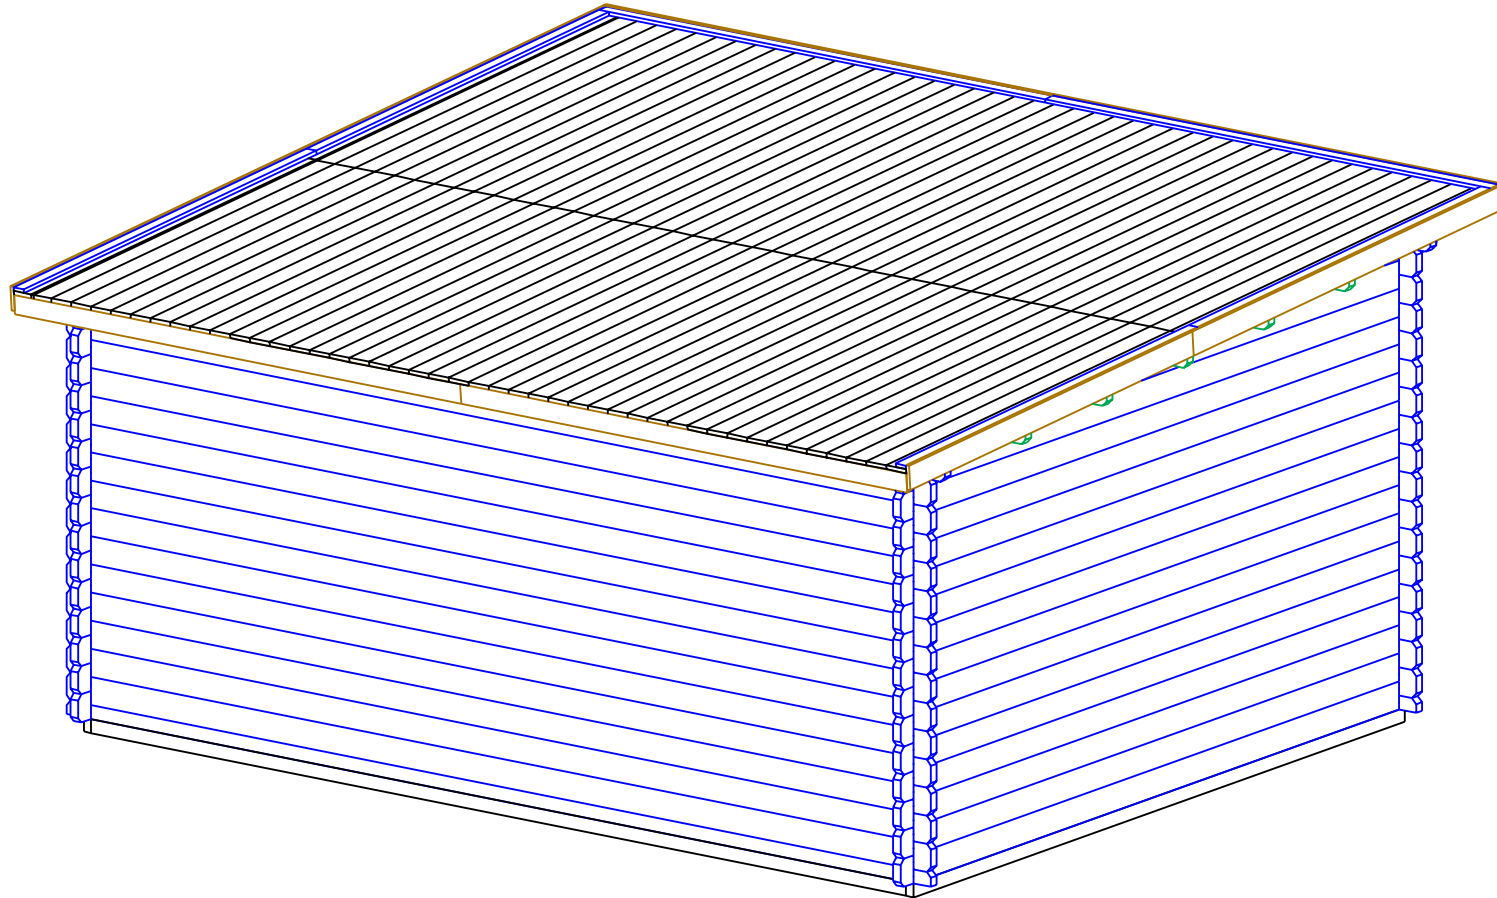

DIEGO 44 5X4 TP

DIEGO 44 5X4 TP

STAGE 1

DIEGO 44 5X4 TP

STAGE 2

DIEGO 44 5X4 TP

STAGE 2

DIEGO 44 5X4 TP

DIEGO 44 5X4 TP

STAGE 7

DIEGO 44 5X4 TP

STAGE 1

F
 NR: 21
 PSC: 9
 B/H: 44mm/68mm
 L: 4712mm

F
 NR: 22
 PSC: 2
 B/H: 44mm/68mm
 L: 3800mm

STAGE 2

W
 NR: A 1
 PSC: 1
 B/H: 44mm/68mm
 L: 3254mm

W
 NR: A 7
 PSC: 14
 B/H: 44mm/135mm
 L: 876mm

W
 NR: A 8
 PSC: 8
 B/H: 44mm/135mm
 L: 610mm

DIEGO 44 5X4 TP

<p>W NR: B 9 PSC: 1 B/H: 44mm/68mm L: 5000mm</p>	
<p>W NR: B 10 PSC: 1 B/H: 44mm/135mm L: 5160mm</p>	
<p>W NR: B 11 PSC: 15 B/H: 44mm/135mm L: 5000mm</p>	
<p>W NR: C 14 PSC: 15 B/H: 44mm/135mm L: 4000mm</p>	
<p>W NR: D 18 PSC: 7 B/H: 44mm/135mm L: 4000mm</p>	
<p>W NR: D 20 PSC: 16 B/H: 44mm/135mm L: 1300mm</p>	
<p>W NR: D PSC: 1</p>	
<p>W NR: C PSC: 1</p>	
<p>STAGE 3</p>	
<p>Door PSC: 1 B/H: 870mm/1958mm</p>	
<p>Window PSC: 2 B/H: 1400mm/1080mm</p>	