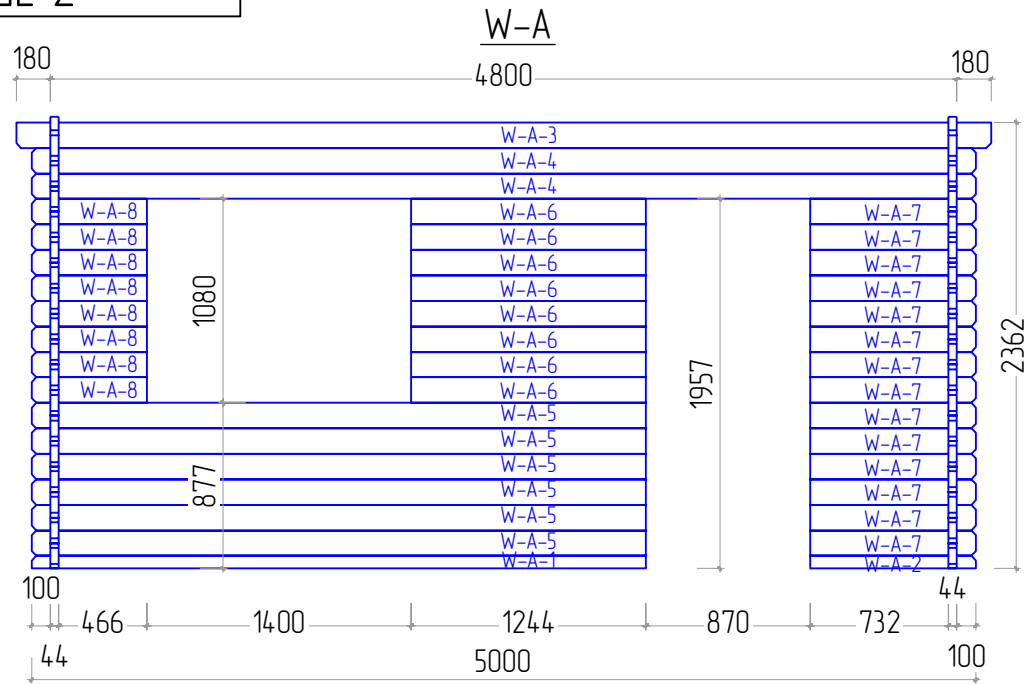

DIEGO 44 5X4 TP

DIEGO 44 5X4 TP

STAGE 1

DIEGO 44 5X4 TP

STAGE 2

DIEGO 44 5X4 TP

STAGE 2

DIEGO 44 5X4 TP

DIEGO 44 5X4 TP

STAGE 7

DIEGO 44 5X4 TP

STAGE 1

F
 NR: 21
 PSC: 9
 B/H: 44mm/68mm
 L: 4712mm

F
 NR: 22
 PSC: 2
 B/H: 44mm/68mm
 L: 3800mm

STAGE 2

W
 NR: A 1
 PSC: 1
 B/H: 44mm/68mm
 L: 3254mm

W
 NR: A 2
 PSC: 1
 B/H: 44mm/68mm
 L: 876mm

W
 NR: A 3
 PSC: 1
 B/H: 44mm/135mm
 L: 5160mm

W
 NR: A 4
 PSC: 2
 B/H: 44mm/135mm
 L: 5000mm

W
 NR: A 5
 PSC: 6
 B/H: 44mm/135mm
 L: 3254mm

W
 NR: A 6
 PSC: 8
 B/H: 44mm/135mm
 L: 1244mm

R
 NR: 28
 PSC: 2
 B/H: 18mm/120mm
 L: 2598mm

R
 NR: 29
 PSC: 2
 B/H: 18mm/120mm
 L: 2402mm

R
 NR: 30
 PSC: 2
 B/H: 18mm/120mm
 L: 2198mm

R
 NR: 35
 PSC: 2
 B/H: 18mm/58mm
 L: 2580mm

R
 NR: 36
 PSC: 4
 B/H: 18mm/58mm
 L: 2271mm