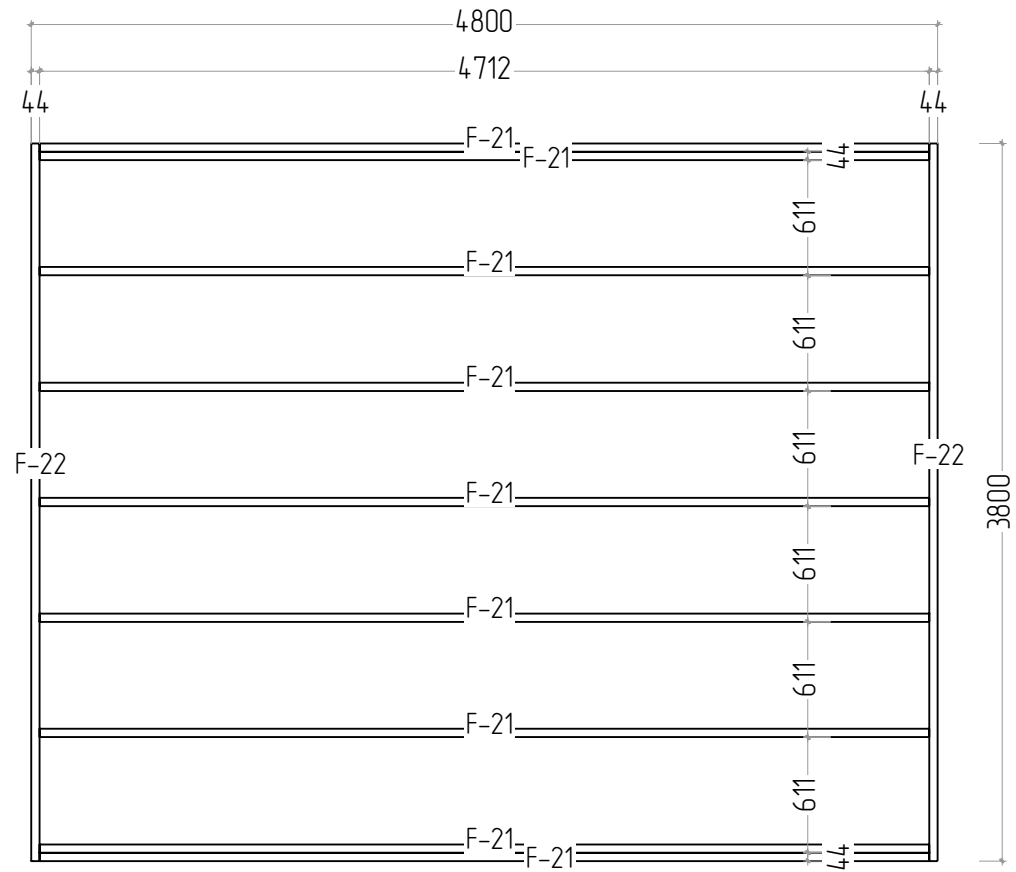

STAGE 1

DIEGO 44 5X4 TP