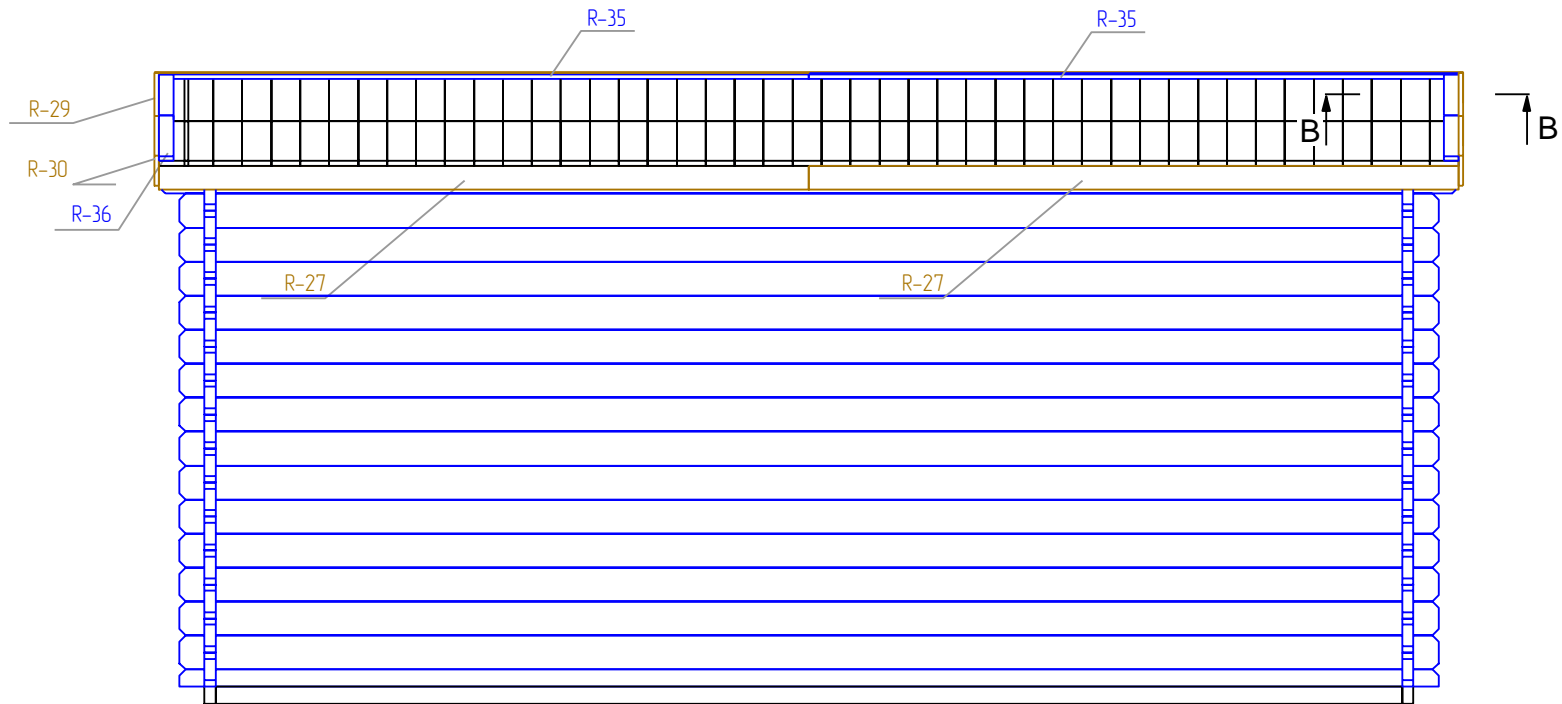

DIEGO 44 5X4 TP

STAGE 7

DIEGO 44 5X4 TP

STAGE 1

F
 NR: 21
 PSC: 9
 B/H: 44mm/68mm
 L: 4712mm

F
 NR: 22
 PSC: 2
 B/H: 44mm/68mm
 L: 3800mm

STAGE 2

W
 NR: A 1
 PSC: 1
 B/H: 44mm/68mm
 L: 3254mm

W
 NR: A 7
 PSC: 14
 B/H: 44mm/135mm
 L: 876mm

W
 NR: A 8
 PSC: 8
 B/H: 44mm/135mm
 L: 610mm

DIEGO 44 5X4 TP

<p>W NR: B 9 PSC: 1 B/H: 44mm/68mm L: 5000mm</p>	
<p>W NR: B 10 PSC: 1 B/H: 44mm/135mm L: 5160mm</p>	
<p>W NR: B 11 PSC: 15 B/H: 44mm/135mm L: 5000mm</p>	
<p>W NR: C 14 PSC: 15 B/H: 44mm/135mm L: 4000mm</p>	
<p>W NR: D 18 PSC: 7 B/H: 44mm/135mm L: 4000mm</p>	
<p>W NR: D 20 PSC: 16 B/H: 44mm/135mm L: 1300mm</p>	
<p>W NR: D PSC: 1</p>	
<p>W NR: C PSC: 1</p>	
<p>STAGE 3</p>	
<p>Door PSC: 1 B/H: 870mm/1958mm</p>	
<p>Window PSC: 2 B/H: 1400mm/1080mm</p>	